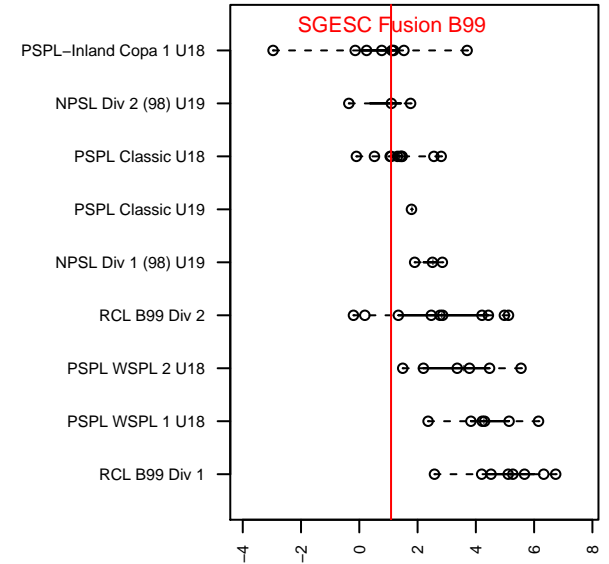

# SGESC Fusion B99

Spanaway Graham Eatonville SC  
 Graham, WA  
 B99 total strength=1400  
 attack=8.87 defense=7.22  
 fall league = PSPL Classic U18  
 notes= Towns 2016

alt names used:  
 SGEOSC Fusion 99' Towns  
 SGEOSC FUSION 99  
 SGEO SOCCER CLUB FUSION 99' TOWNS (I

Venues played:  
 2016 KCC HS  
 2016 PSPL Classic U18  
 2016 PacNW Winter Classic Premier U18  
 2016 WA Cup HS Silver U18

**SGESC Fusion B99**  
 Dots are actual minus expected GF (blue circles) and GA (red triangles).  
 Blue line is smoothed change in attack strength. Red is smoothed change in defense strength.

**attack and defense variance (black dot)  
relative to other teams  
and top 10 in region**

**attack and defense rating  
relative to others at age  
and all opponents in last 13 months**

**Performance relative to 13 month average**